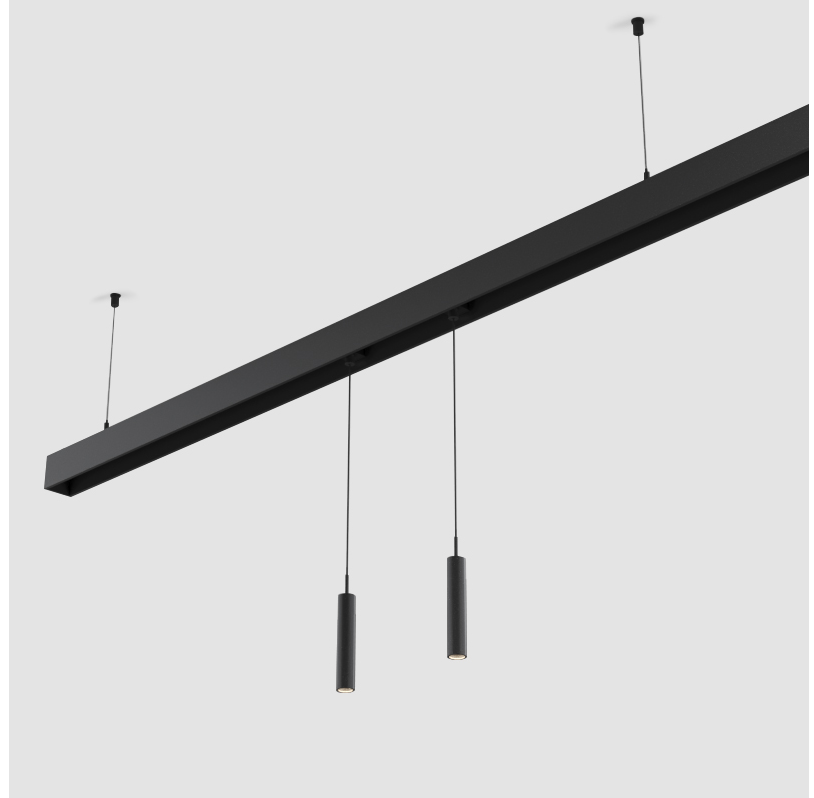

G-50 CHANNEL TRACK

A3G50-SUS-SYS

base number

1. To build a product code in our configurator select the specify button on the base model # product page
2. To build a manual product code on this datasheet choose from the options listed below in blue font and add the suffix to the base model #

GENERAL

Series: G-50 Channel
Partner: Prolicht
Division: Architectural
Installation: Track
Product Type: Track System Low Voltage
Mounting Location: Ceiling

PHYSICAL

Fixture Finish: SSR / BKV / CWI / CRY / HAB / UFT / ITA / RUA / FTG / MYG / LOD / PUS / FRO / FUP / KIA / POP / BLS / SPG / MEY / GOH / CHC / COM / ABZ / JAG / OBR / MOS / ROR

ELECTRICAL

Lamp Type: LED (Zhaga Standard)
Dimming: 0-10V Dimming
Driver Included: No
Driver Type: Constant Voltage - Universal
Input Voltage (V): 120 - 277
Constant Voltage (V): 48

LED

Upon Request: Color Temperature

OPTICAL

Upon Request: Special Beam Angle

RATINGS AND CERTIFICATIONS

Certified By: Certified for North American Standards
IP rating: IP20