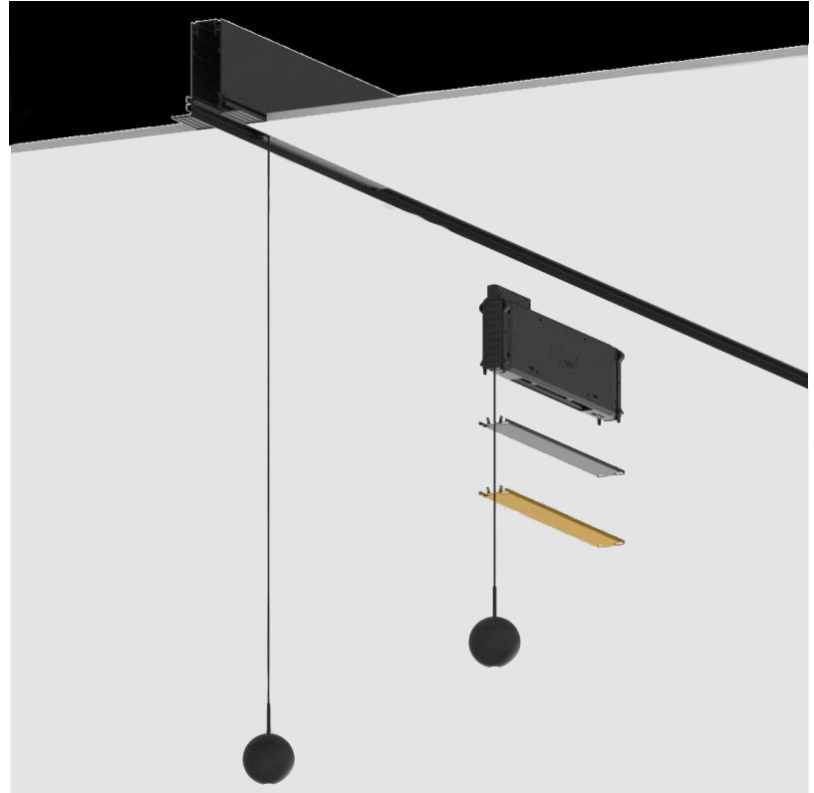

G-50 CHANNEL TRACK

A3G50-TRI-SYS

base number

1. To build a product code in our configurator select the specify button on the base model # product page
2. To build a manual product code on this datasheet choose from the options listed below in blue font and add the suffix to the base model #

GENERAL

Series: G-50 Channel

Partner: Prolicht

Division: Architectural

Installation: Track

Product Type: Track System Low Voltage

Mounting Location: Ceiling

PHYSICAL

Fixture Finish: SSR / BKV / CWI / CRY / HAB / UFT / ITA / RUA / FTG / MYG / LOD / PUS / FRO / FUP / KIA / POP / BLS / SPG / MEY / GOH / CHC / COM / ABZ / JAG / OBR / MOS / ROR

ELECTRICAL

Lamp Type: LED (Zhaga Standard)

Dimming: 0-10V Dimming

Driver Type: Constant Voltage - Universal

Input Voltage (V): 120 - 277

Constant Voltage (V): 48

LED

Upon Request: Special Color Temperature

OPTICAL

Upon Request: Special Beam Angle

RATINGS AND CERTIFICATIONS

Certified By: Certified for North American Standards

IP rating: IP20